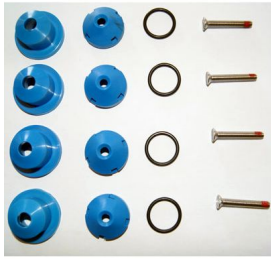

## Jetter set blue for s/s plate

Rating: Not Rated Yet

[Ask a question about this product](#)

Manufacturer [Packo Inox](#)

///