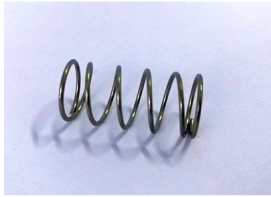

## PULSATOR FULLWOOD RELAY S/S SPRING

Rating: Not Rated Yet

[Ask a question about this product](#)

Manufacturer [Packo Inox](#)

///